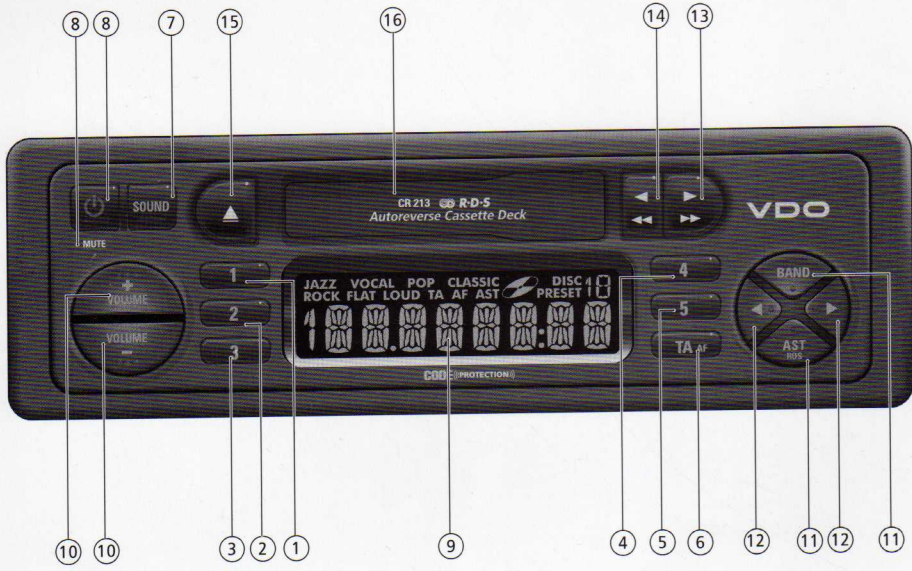

OPEL CR 213
OPEL CD 413

Infotainment System

CASSETTE: CR 213/78

CD: CD 413/78